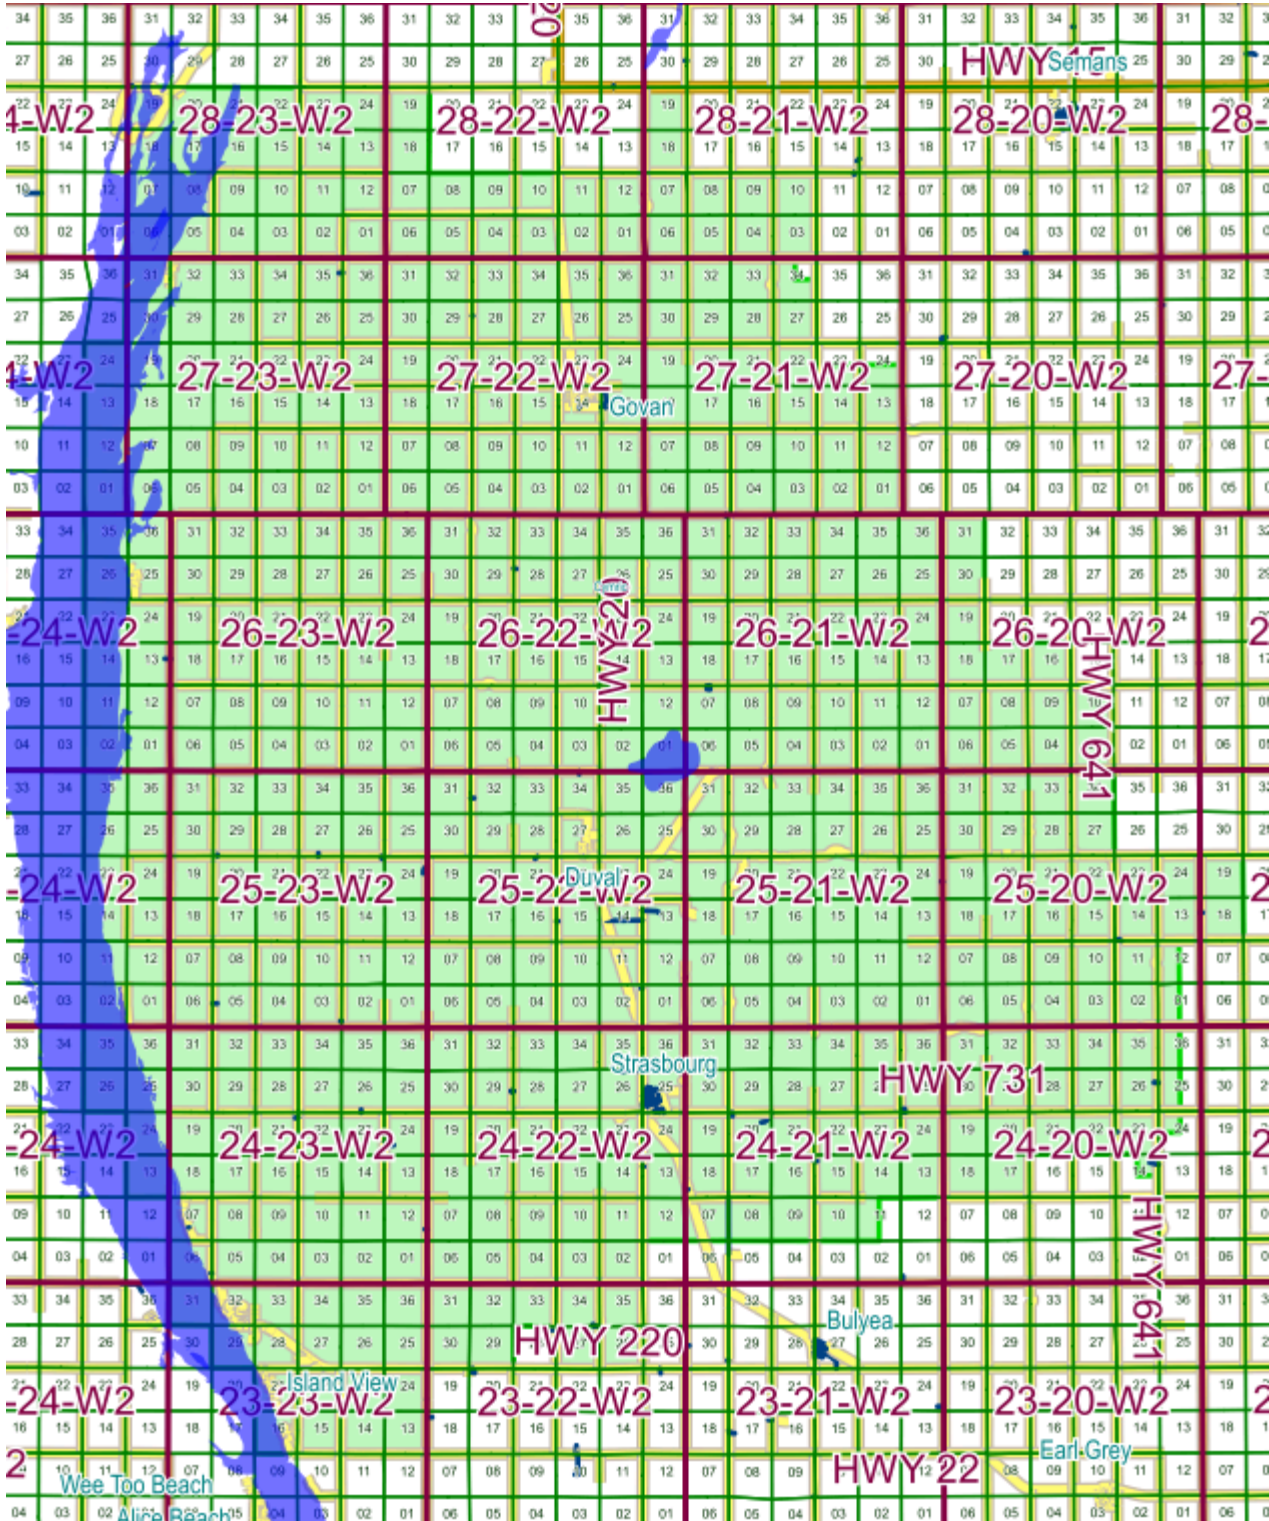

WILLIAM DERBY SCHOOL ATTENDANCE AREA

(INCLUDES BULYEA SCHOOL ATTENDANCE AREA FOR GRADES 7-12)

May 11, 2020

Where this map and the Ministry of Education Orders differ, the Ministry Orders supersede this map.