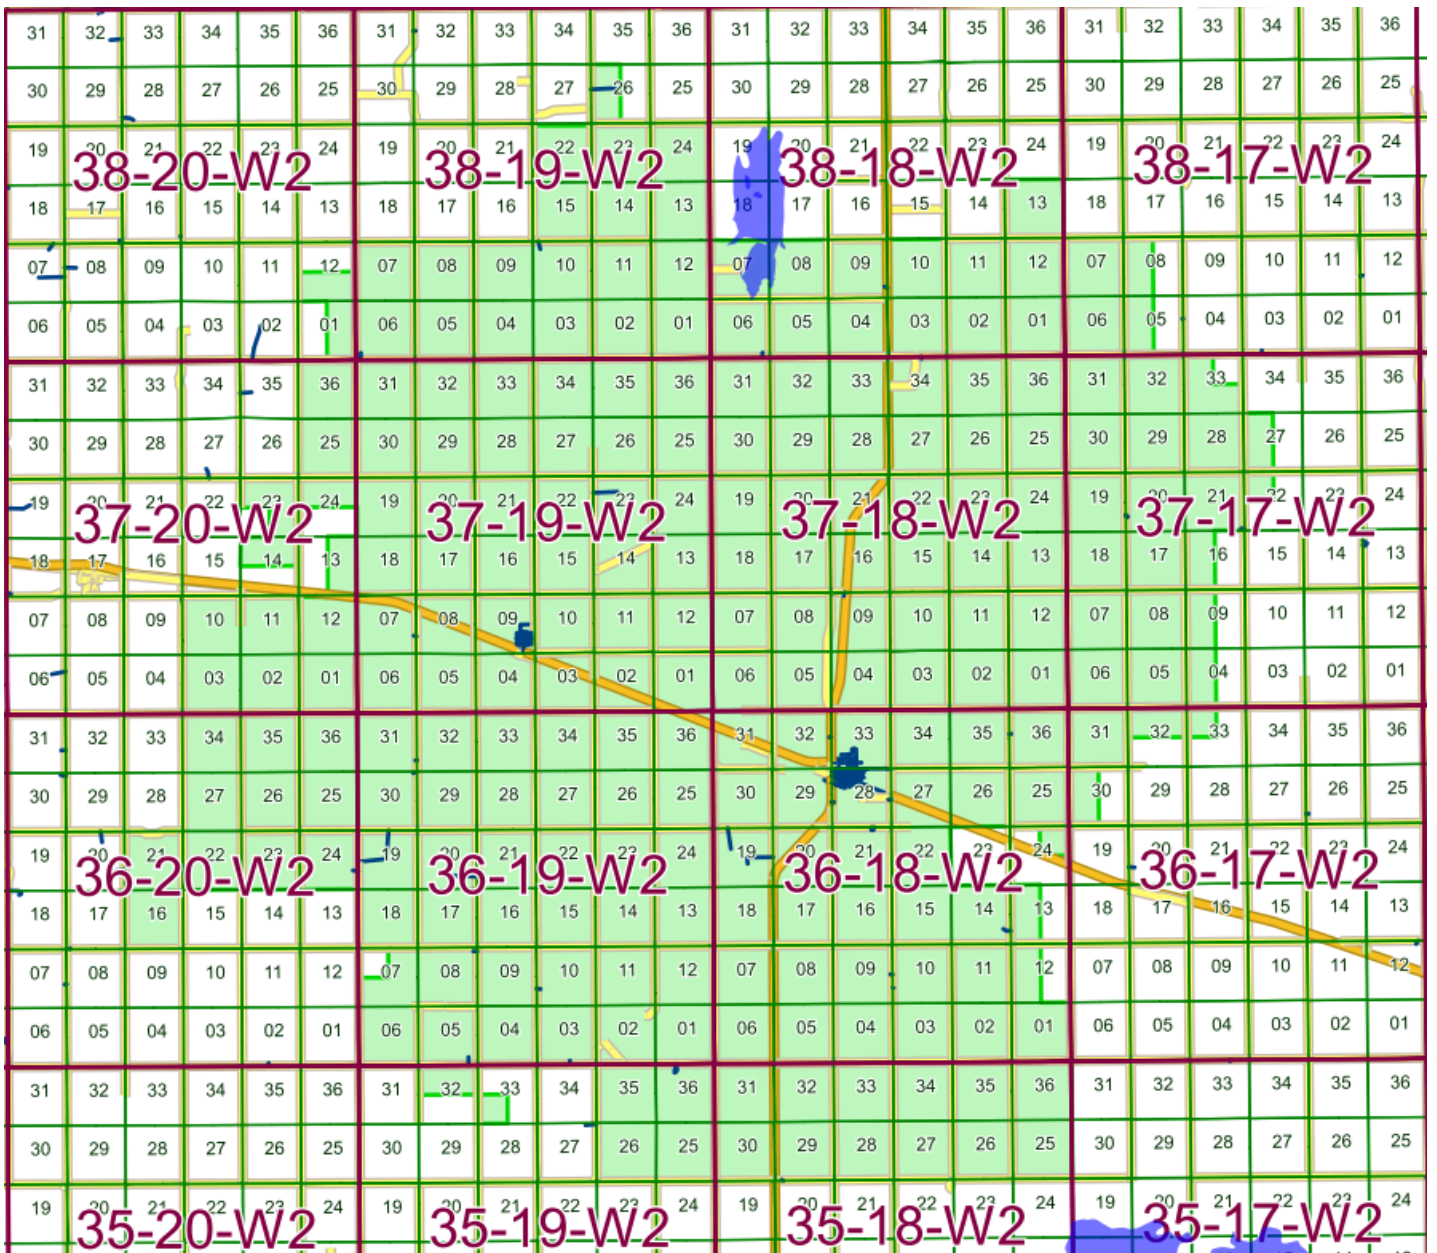

WATSON SCHOOL ATTENDANCE AREA

May 11, 2020

Where this map and the Ministry of Education Orders differ, the Ministry Orders supersede this map.