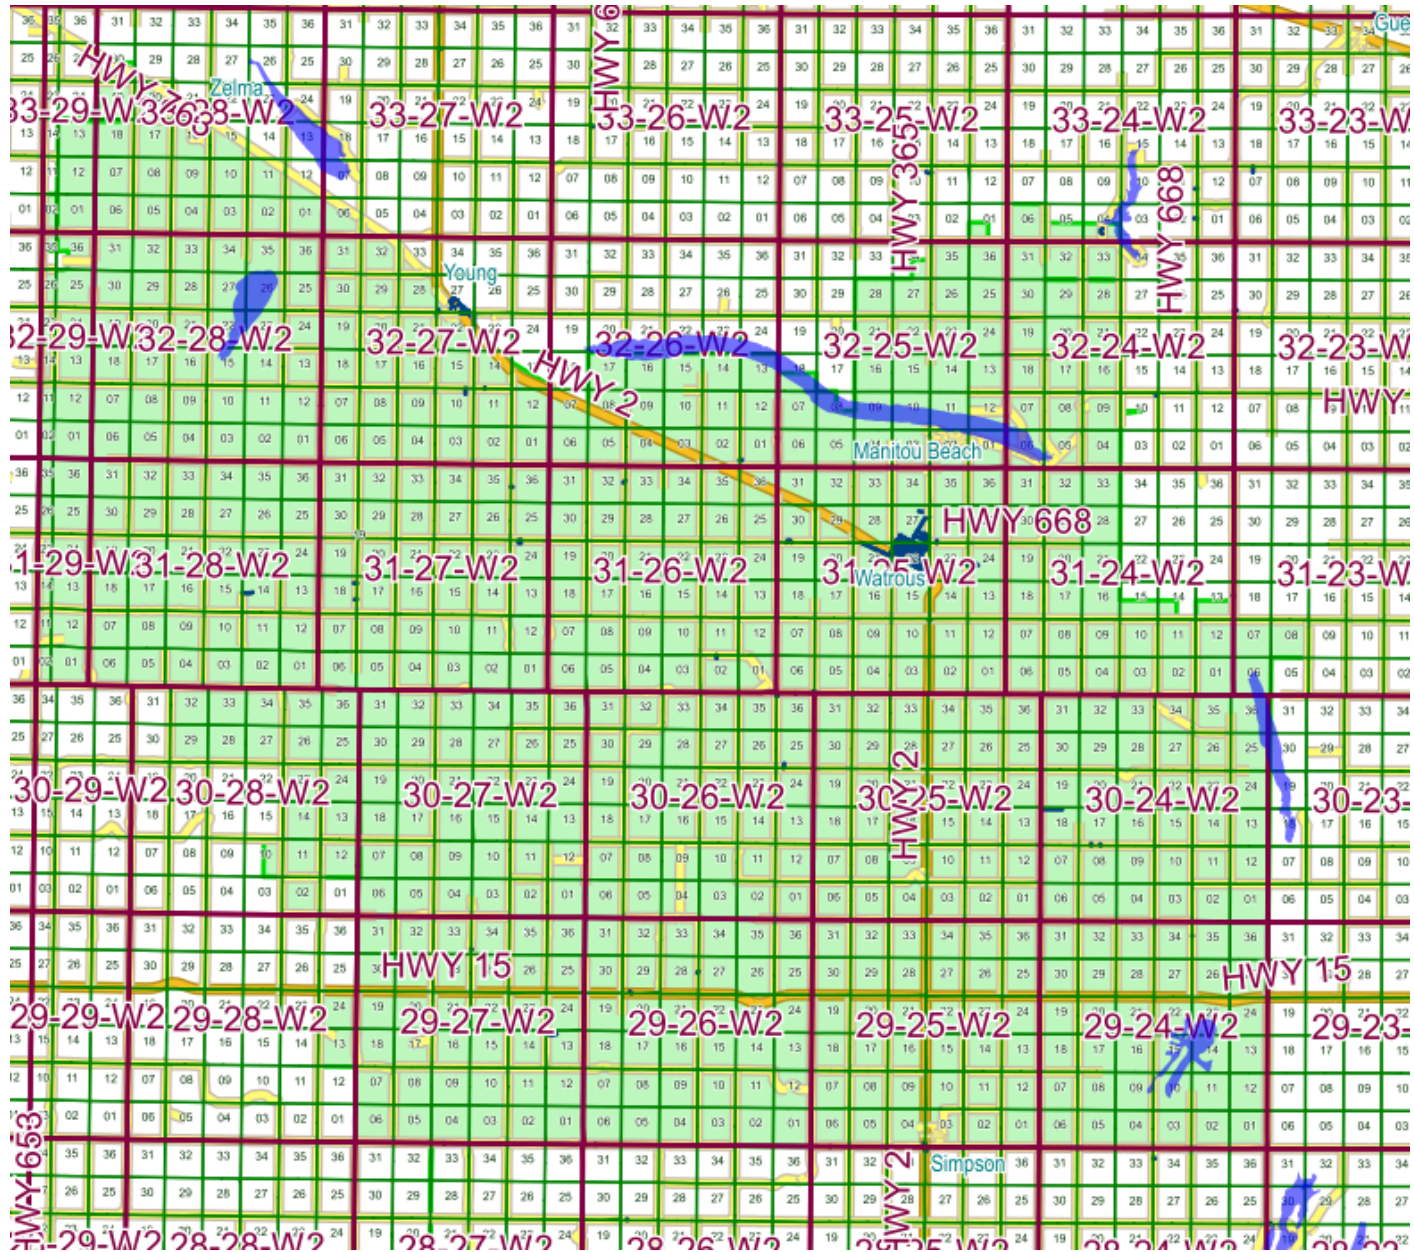

WATROUS ELEMENTARY SCHOOL ATTENDANCE AREA

May 5, 2020

Where this map and the Ministry of Education Orders differ, the Ministry Orders supersede this map.