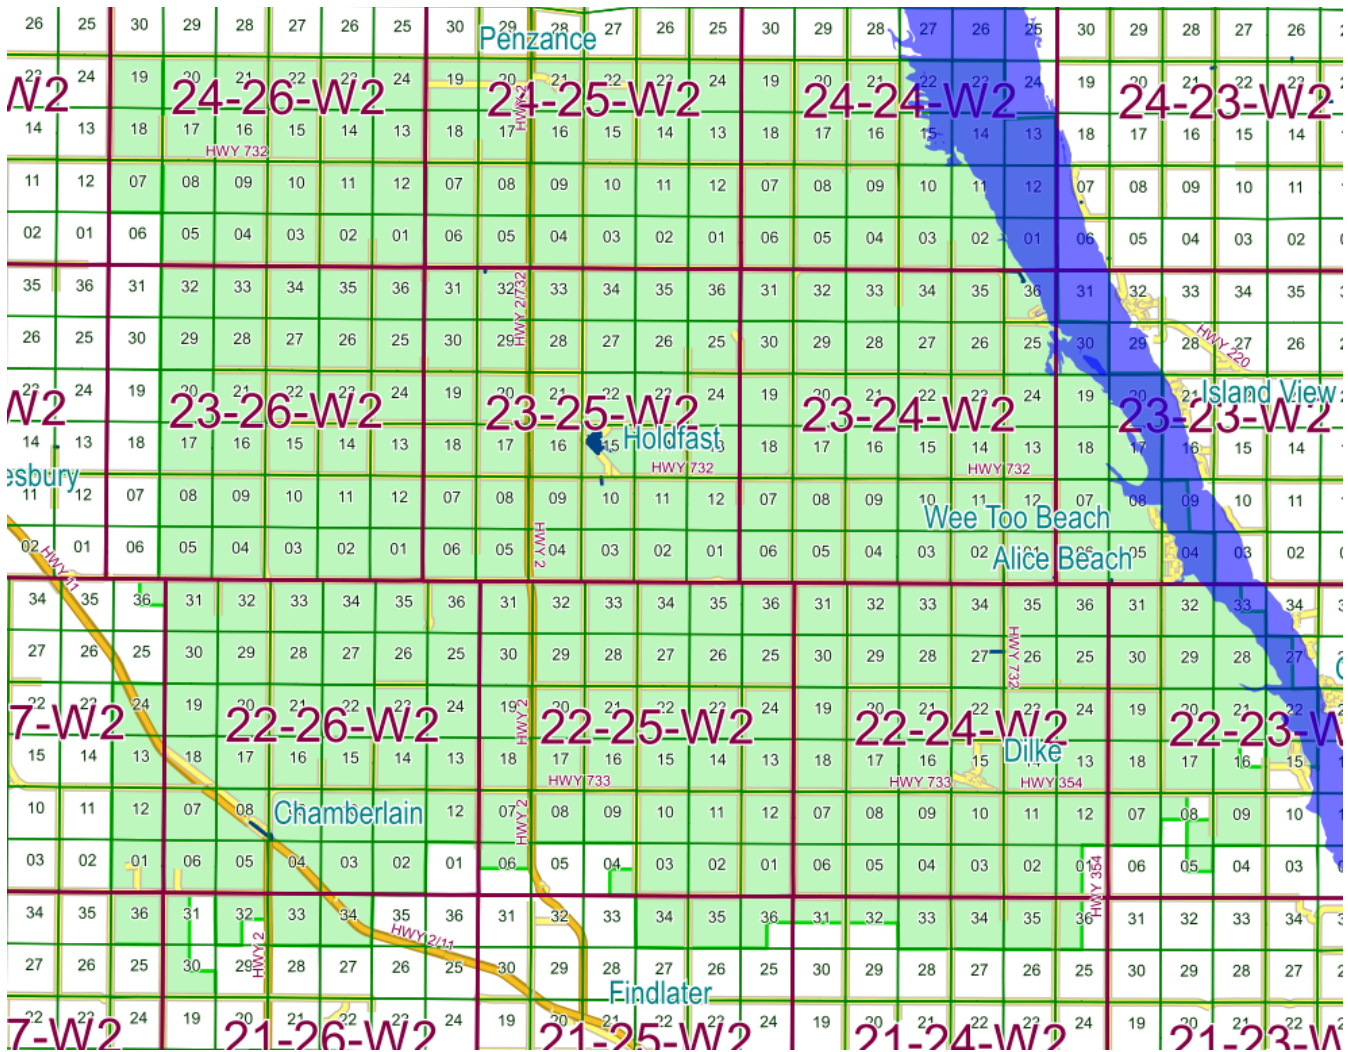

**SCHELL SCHOOL (HOLDFAST) ATTENDANCE AREA**

May 5, 2020

Where this map and the Ministry of Education Orders differ, the Ministry Orders supersede this map.