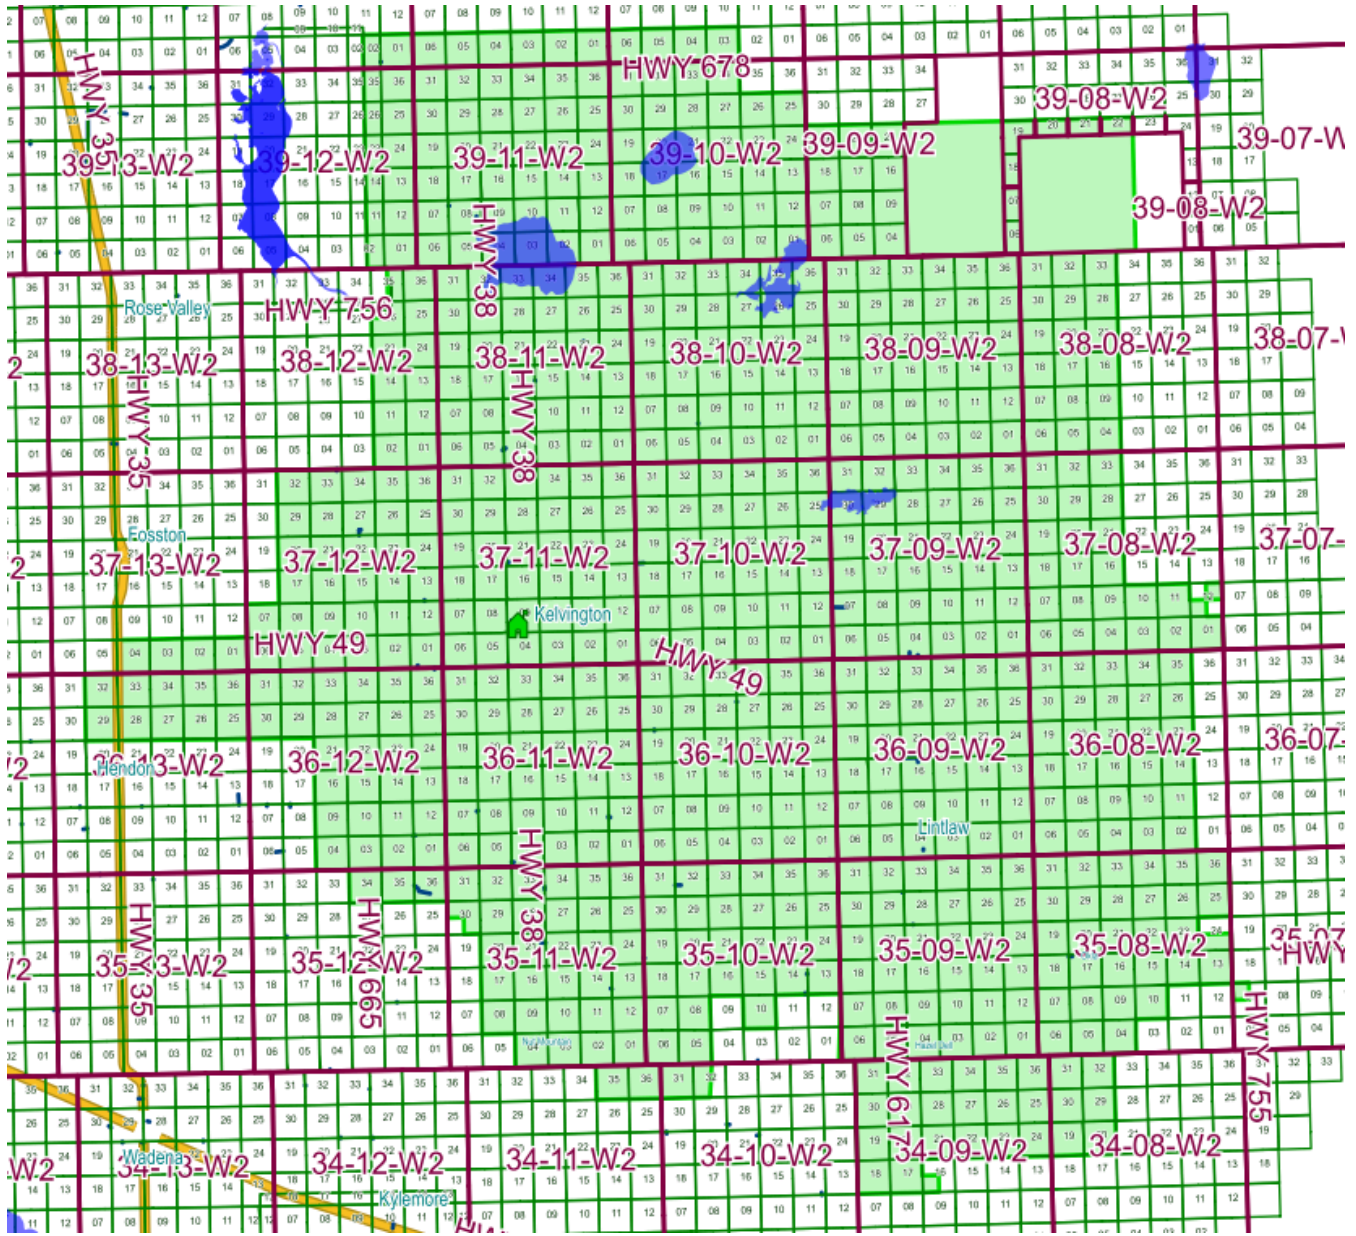

ROBERT MELROSE ELEMENTARY SCHOOL ATTENDANCE AREA

May 5, 2020

Where this map and the Ministry of Education Orders differ, the Ministry Orders supersede this map.