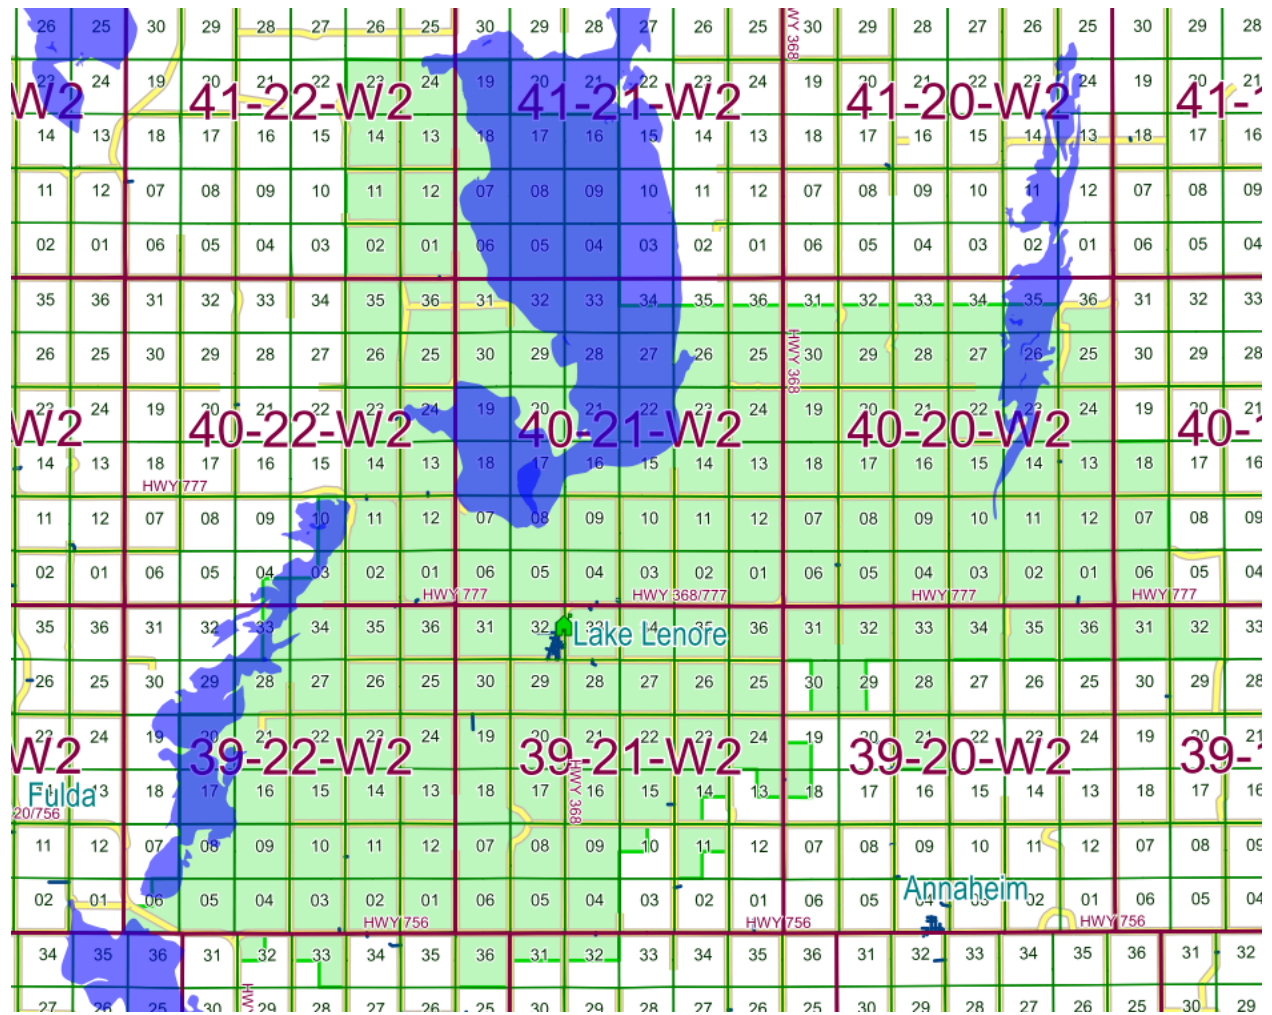

LAKE LENORE SCHOOL ATTENDANCE AREA

May 5, 2020

Where this map and the Ministry of Education Orders differ, the Ministry Orders supersede this map.