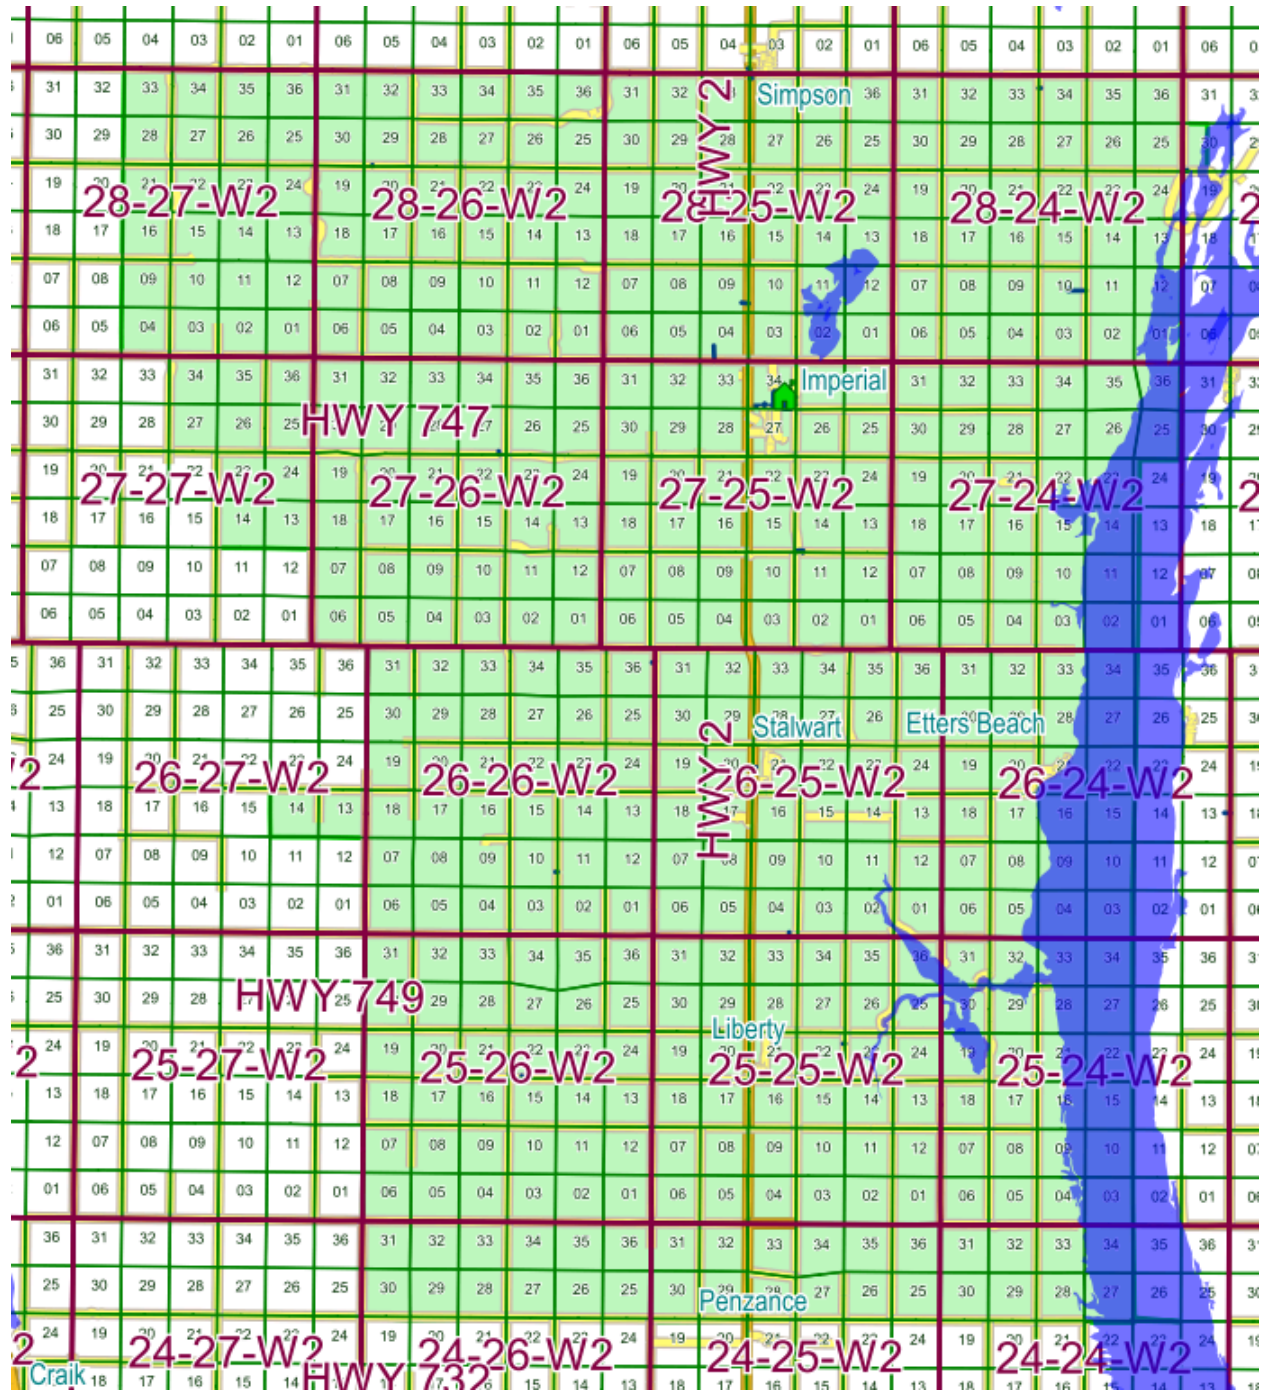

**IMPERIAL SCHOOL ATTENDANCE AREA**

May 5, 2020

Where this map and the Ministry of Education Orders differ, the Ministry Orders supersede this map.