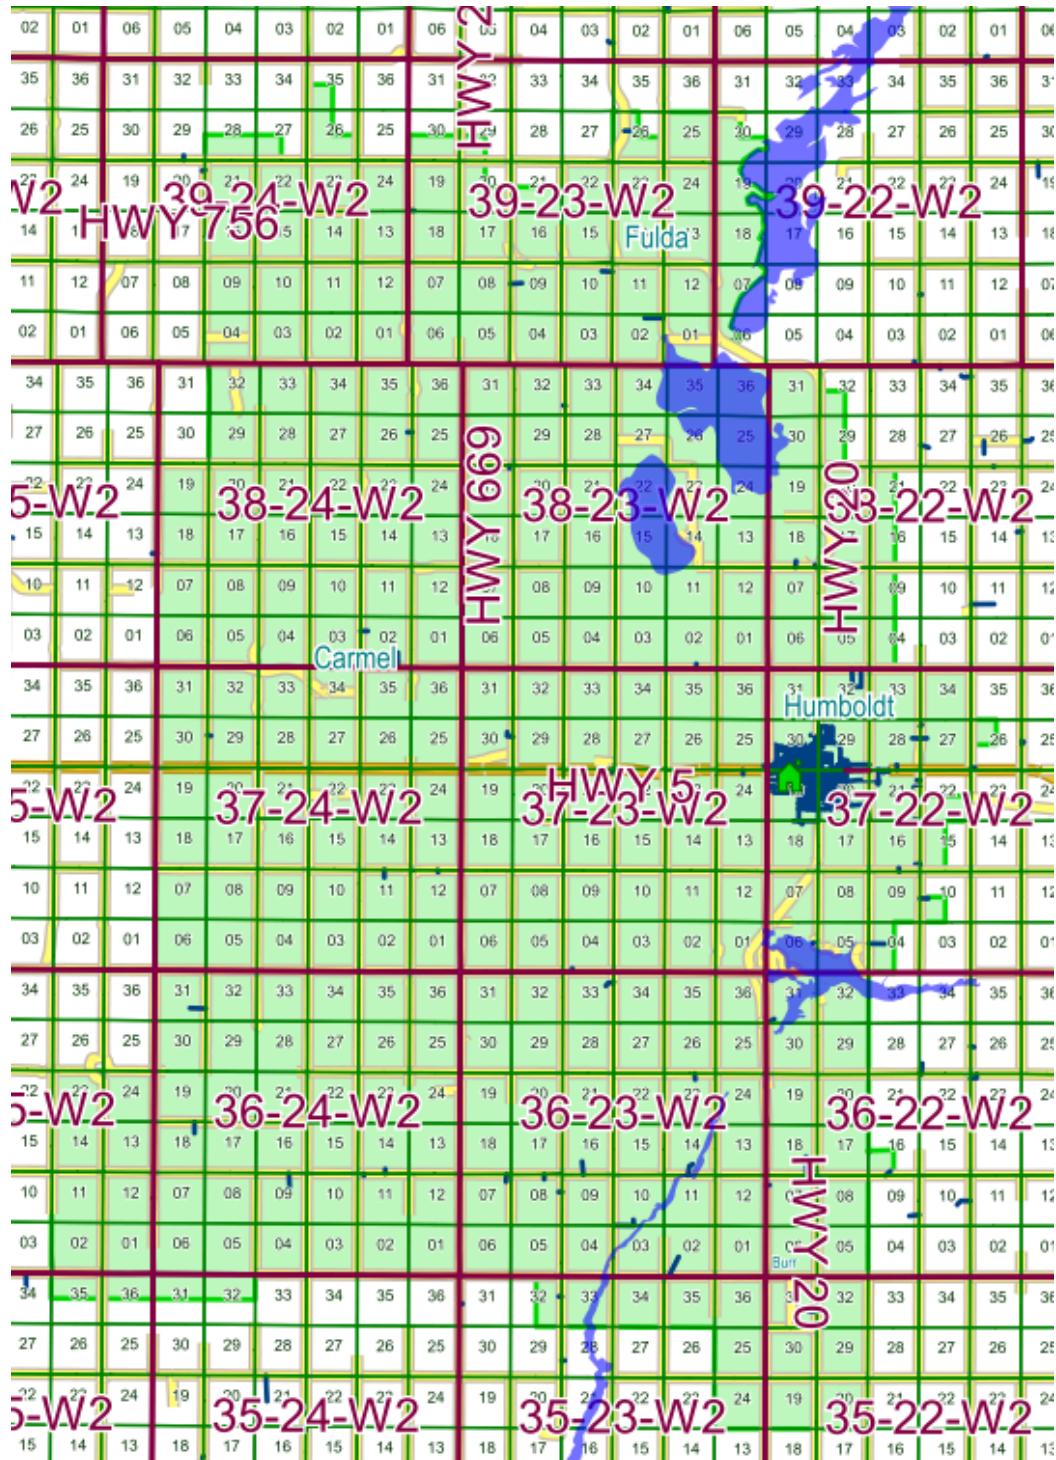

HUMBOLDT PUBLIC SCHOOL ATTENDANCE AREA

May 5, 2020

Where this map and the Ministry of Education Orders differ, the Ministry Orders supersede this map.