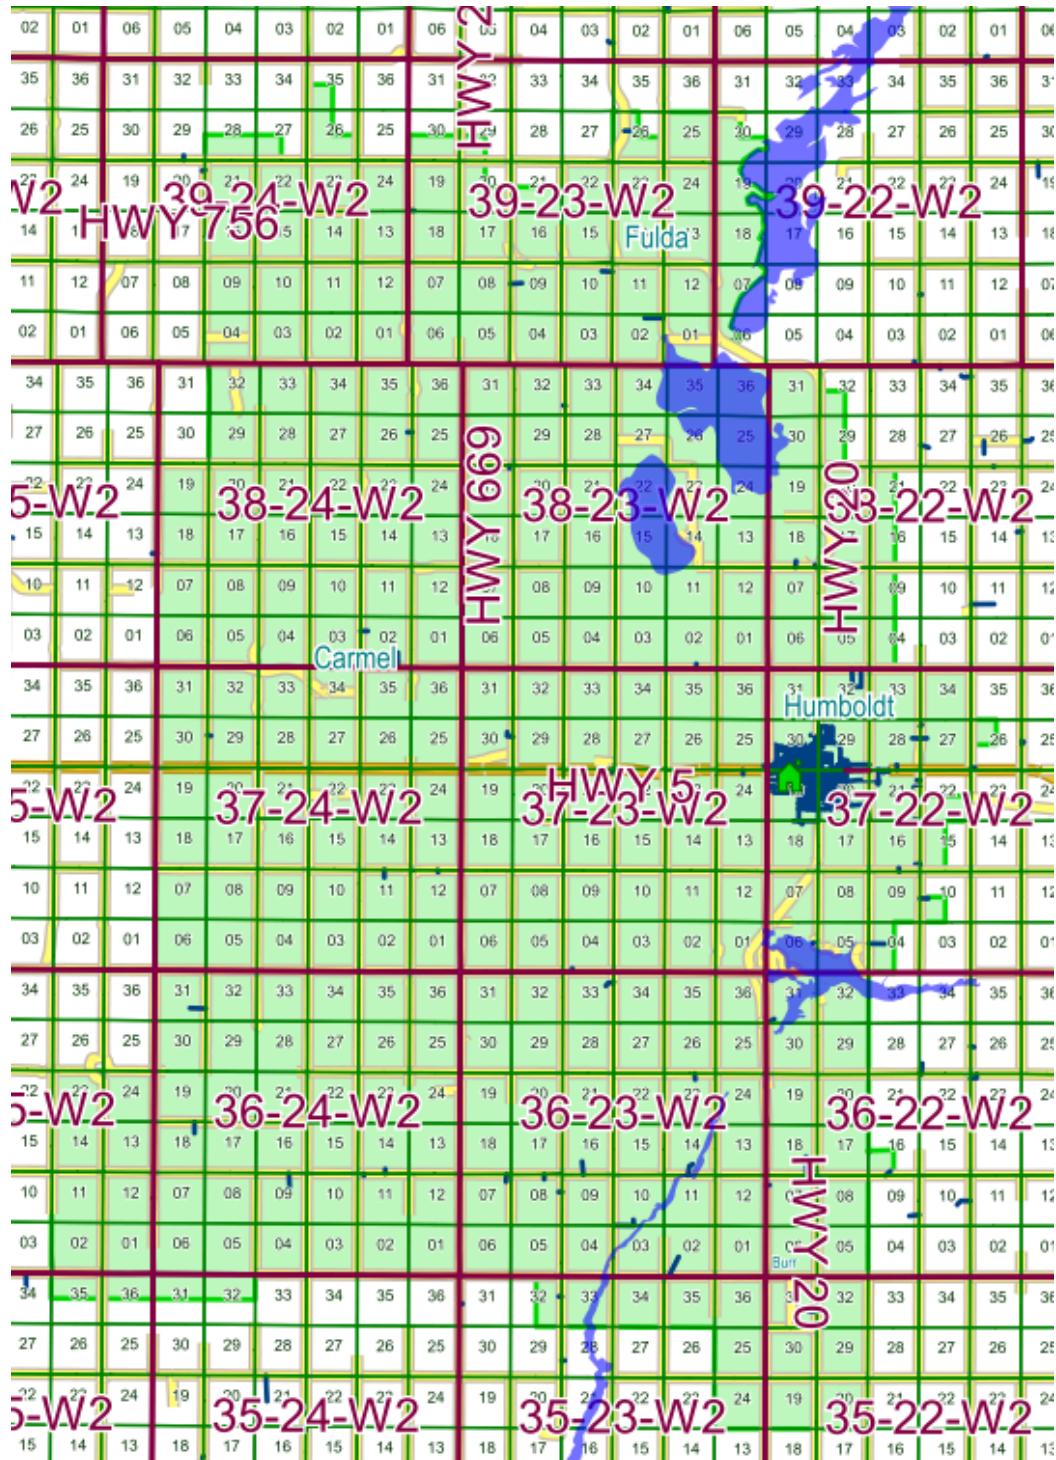

HUMBOLDT COLLEGIATE INSTITUTE ATTENDANCE AREA

May 5, 2020

Where this map and the Ministry of Education Orders differ, the Ministry Orders supersede this map.