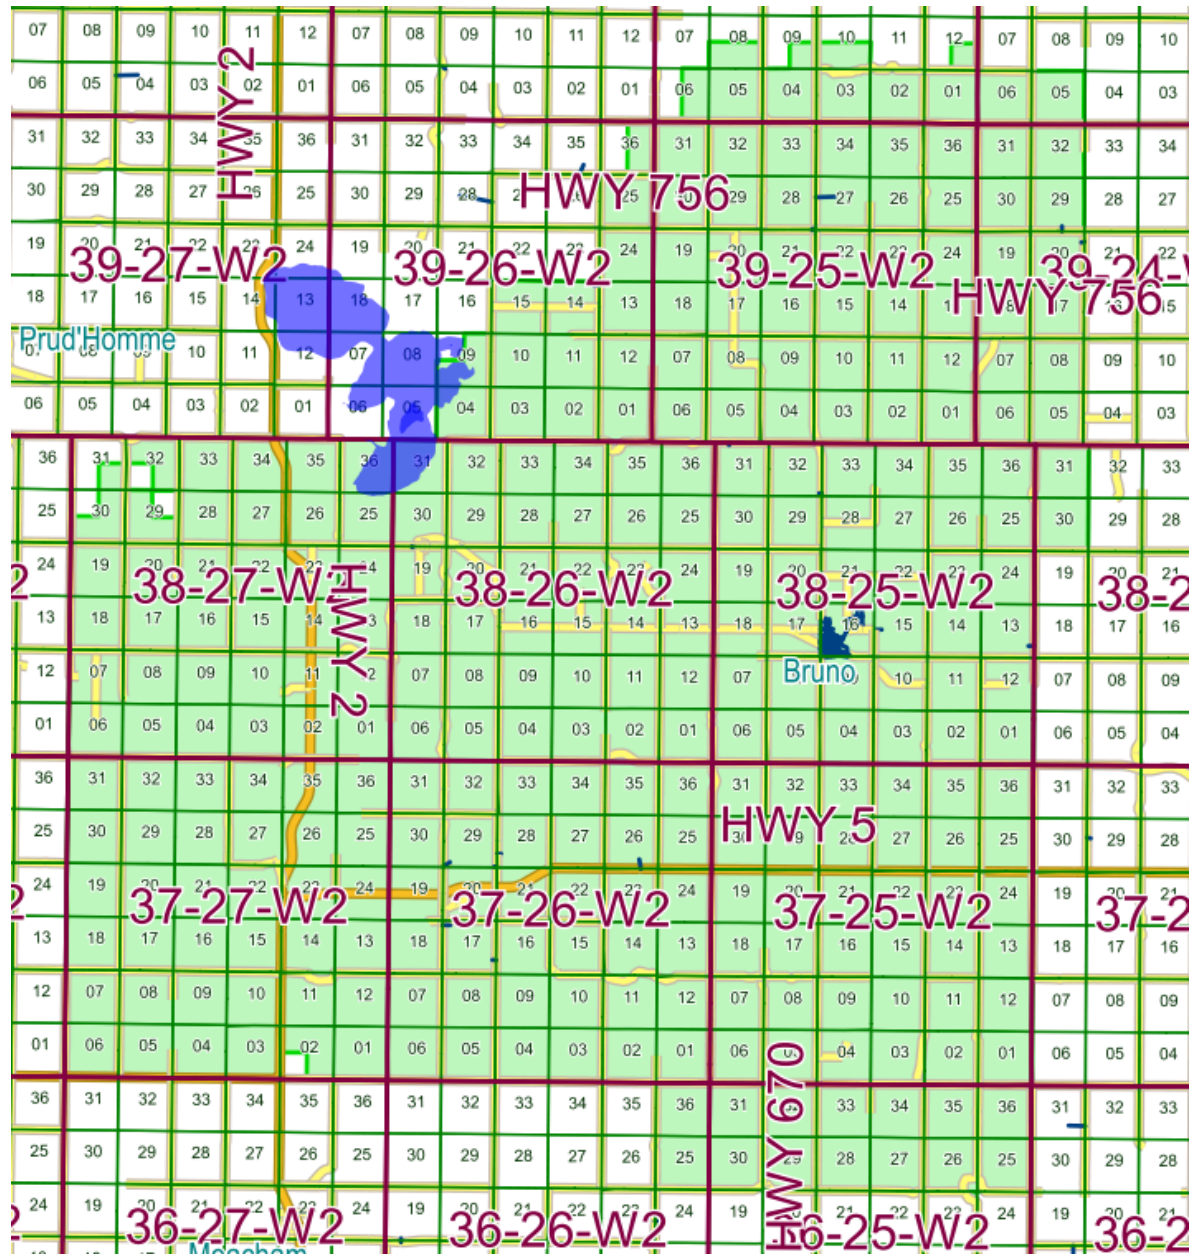

BRUNO SCHOOL ATTENDANCE AREA

May 5, 2020

Where this map and the Ministry of Education Orders differ, the Ministry Orders supersede this map.